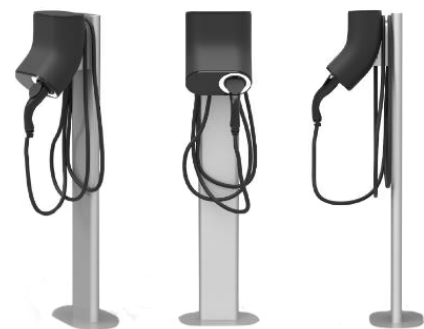

Flexible.

blink®

Curved Charger

32A EV Home Charging Solution

The Curved Charger is a powerful and versatile home charging solution suitable for both single-phase and three-phase connections. Designed to be flexible with a range of options for installation, power and connectivity, the Curved Charger is an ideal solution for high-quality EV charging at home.

FLEXIBLE • USER-FRIENDLY • SLEEK

Curved Charger Benefits

- Up to 32 amps of output
- Mode 3 outlet or Type 1 or 2 fixed cable
- Suitable for single-phase and three-phase connections
- Built of high-quality materials for indoor and outdoor installation
- User-friendly and intuitive interface
- Works seamlessly with smart grids and new digital flow meters
- Wall and pedestal mount options

Product Details

Current Max.	16A or 32A
Tension	230V to 400V
Power	Single-phase: 3.7kW or 7.4kW, Three-phase: 11kW or 22kW
Power outlet or cables	Mode 3 outlet or Type 1 or 2 fixed cable
Dimensions	370 x 300 x 254 mm (H x W x D)
Connectors	6mm ²
Connectivity	OCPP1.6 via Ethernet Web sockets
Energy Meter	Inductive